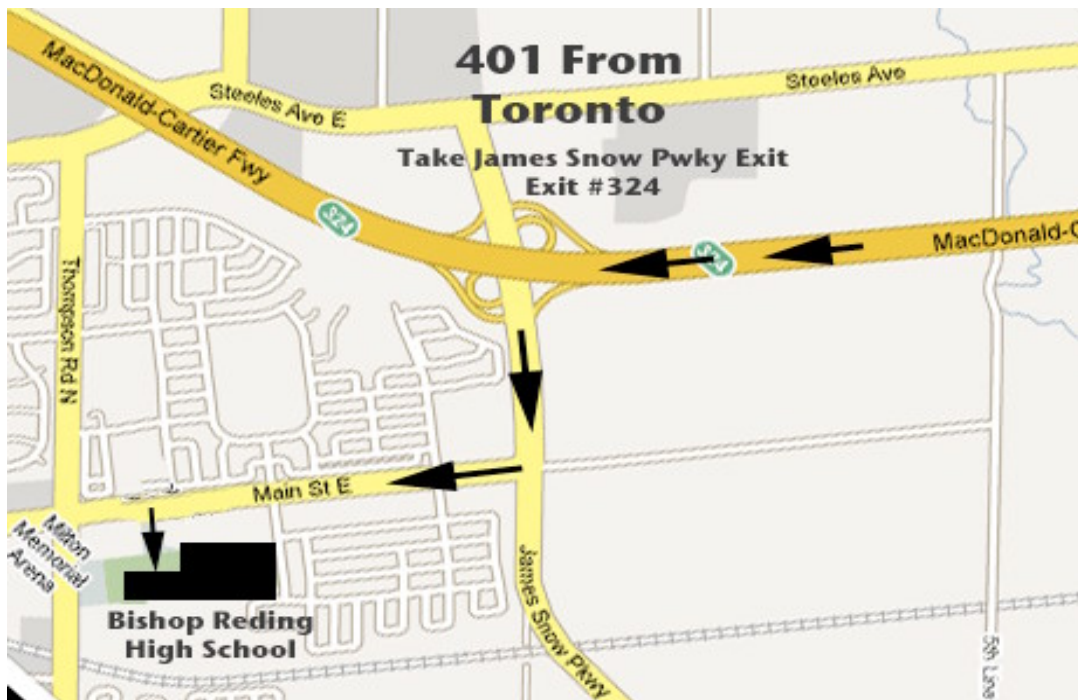

## Directions to Bishop Reding Secondary School 1120 Main Street, Milton, Ontario

### Driving Directions from Toronto (East of Milton):

- Head West on Hwy 401 (approx. 40km from the Allen Expressway)
- Take Exit 324 for James Snow Parkway S (0.7km)
- Turn left at James Snow Parkway (0.8km)
- Turn right at Main Street E (1.0km)
- Destination will be on left – 1120 Main St. E, Milton, ON
- Travel time approximately: 30 - 45 minutes from Allen Expressway and Hwy 401

### Driving Directions from West of Milton:

- Merge onto Hwy 401 E to Exit 324- James Snow Parkway S
- Take Exit 324 for James Snow Parkway (0.7km)
- Turn right at James Snow Parkway (0.5km)
- Turn right at Main Street E (1.2km)
- Destination will be on left – 1120 Main St. E, Milton, ON