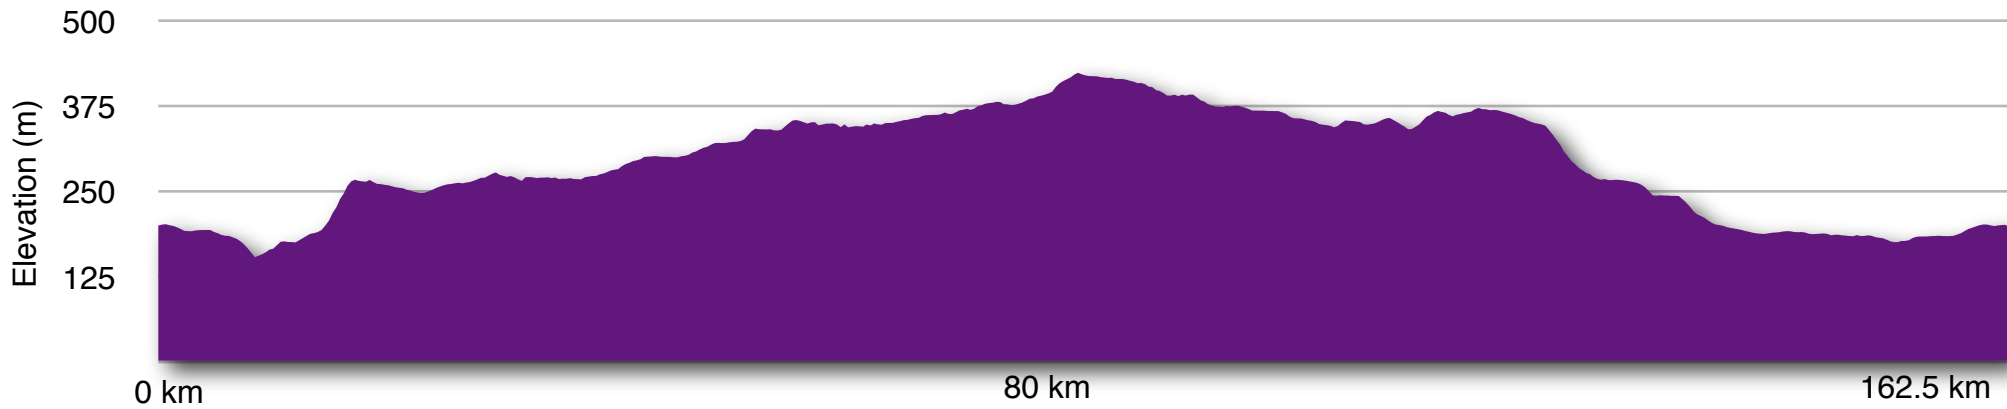

162.5 KM Route Profile

100 KM Route Profile

50 KM Route Profile