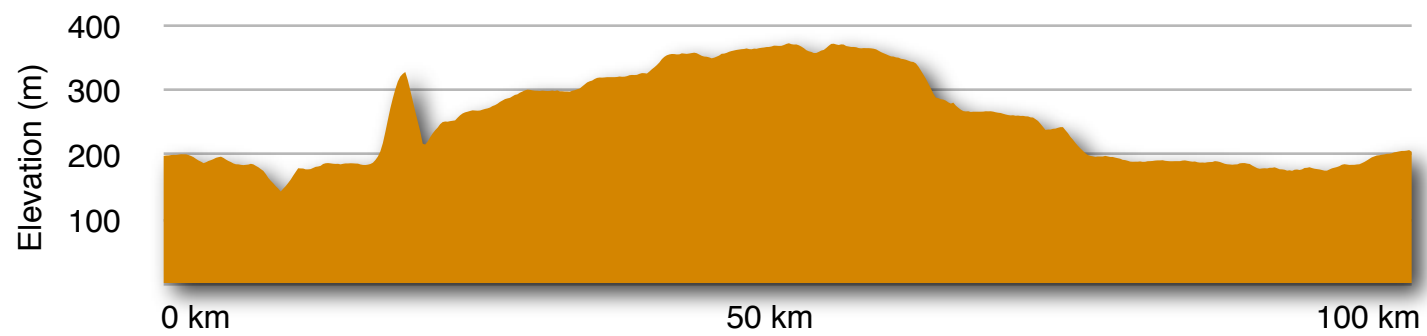

162.5 KM Route Profile

100 KM Route Profile

50 KM Route Profile